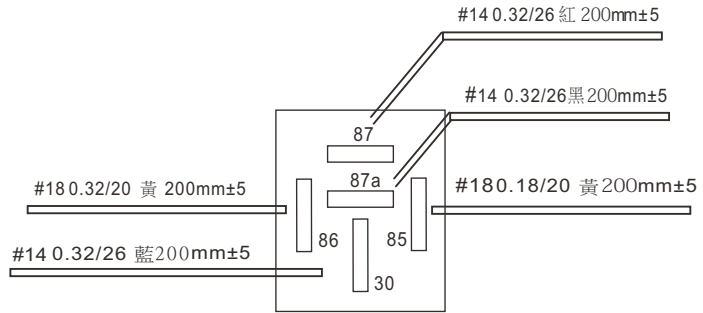

RELAY SOCKET

RS-D01 Fit to LD,LDN Series

RS-D02 Fit to LD,LDN Series

RS-D03 Fit to LD,LDN Series